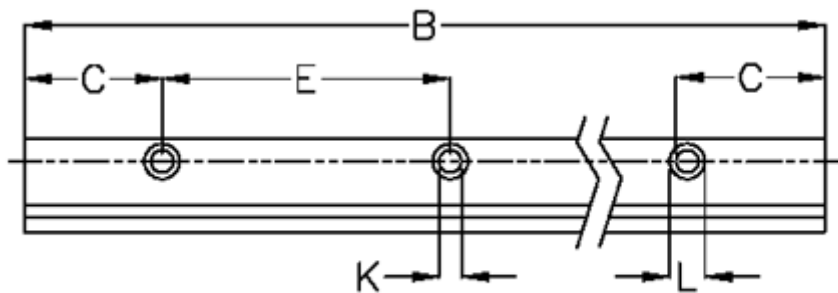

Article number: 057125216162

Description: Hepco GV3 slide NV E L1616 P2
with counterbored holes

Measures

A	= 16	G	= 8.2	Weight kg/1000 = 1.00
A1	= 16.19	H	= 4	
B	= 1616	H1	= 1.5	
C	= 43.0	I	= 12.00	
E	= 90	J	= 1.75	
F	= 4.42	K	= 4.5	
For bearing	= J18	L	= 8 x 4.1	
For guide pin	= SDP4	Precision type	= P2	