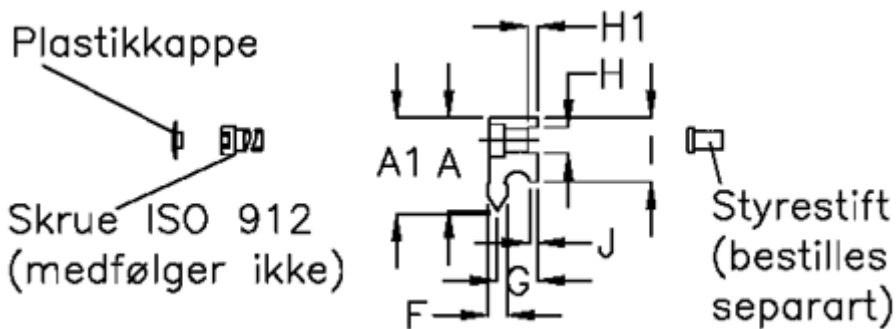

Article number: 057125216162

Description: Hepco GV3 slide NV E L1616 P2
with counterbored holes

Measures

A	= 16	G	= 8.2	Weight kg/1000 = 1.00
A1	= 16.19	H	= 4	
B	= 1616	H1	= 1.5	
C	= 43.0	I	= 12.00	
E	= 90	J	= 1.75	
F	= 4.42	K	= 4.5	
For bearing	= J18	L	= 8 x 4.1	
For guide pin	= SDP4	Precision type	= P2	